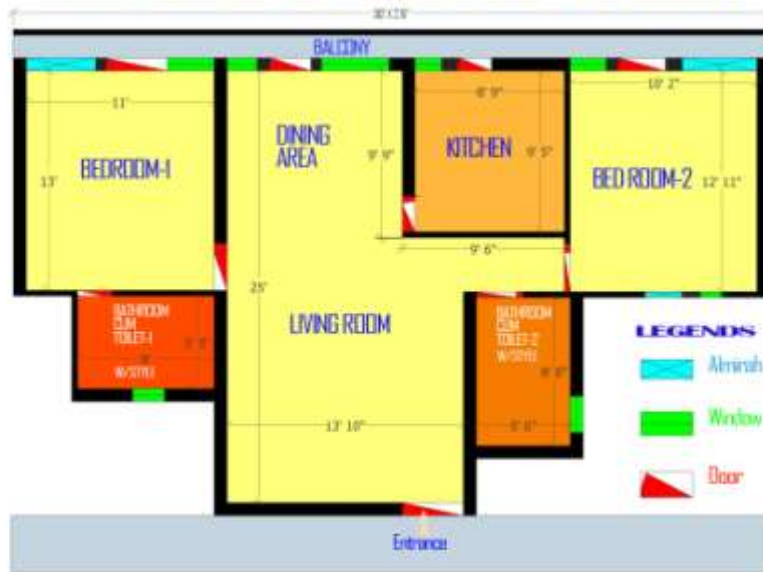

### DESIGN SKETCH OF A-9, MIG FLATS, NARELA, PKT-I, NEW DELHI

Created by 27 BN EXPF

**MAIN GATE INSIDE-OUT VIEW**

**MINI PARK BEHIND  
D-BLOCK**

BALCONY  
C-BLOCK

BALCONY D-BLOCK

**LIFT/ELEVATOR OF A-9**

**DINING AREA**

**LIVING ROOM**

**BATHROOM CUM TOILET-2  
W/STYLE**

**BEDROOM-2**

ALMIRAH

BEDROOM-2

BATHROOM CUM  
TOILET-1  
W/STYLE

BEDROOM-1

**BEDROOM-1**